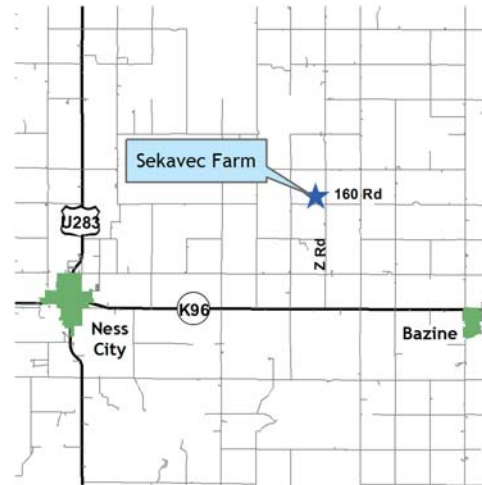

Ness County Conservation District

18635 140 Road

Ness City, KS 67560-6196

Incorporating trees and shrubs into contemporary agricultural systems

Agroforestry Field Day

TWYLIA & MARVIN SEKAVEC FARMS

25656 160 ROAD
BROWNELL, KS 67521

THURSDAY, MAY 12TH

Directions to Sekavec Farms

7.25 miles east of Ness City on HWY 96; then 3 miles north on County Road Z; then west 0.25 mile on County Road 160.

Marvin & Twylia Sekavec

Hosts of 2016 Agroforestry Field Day